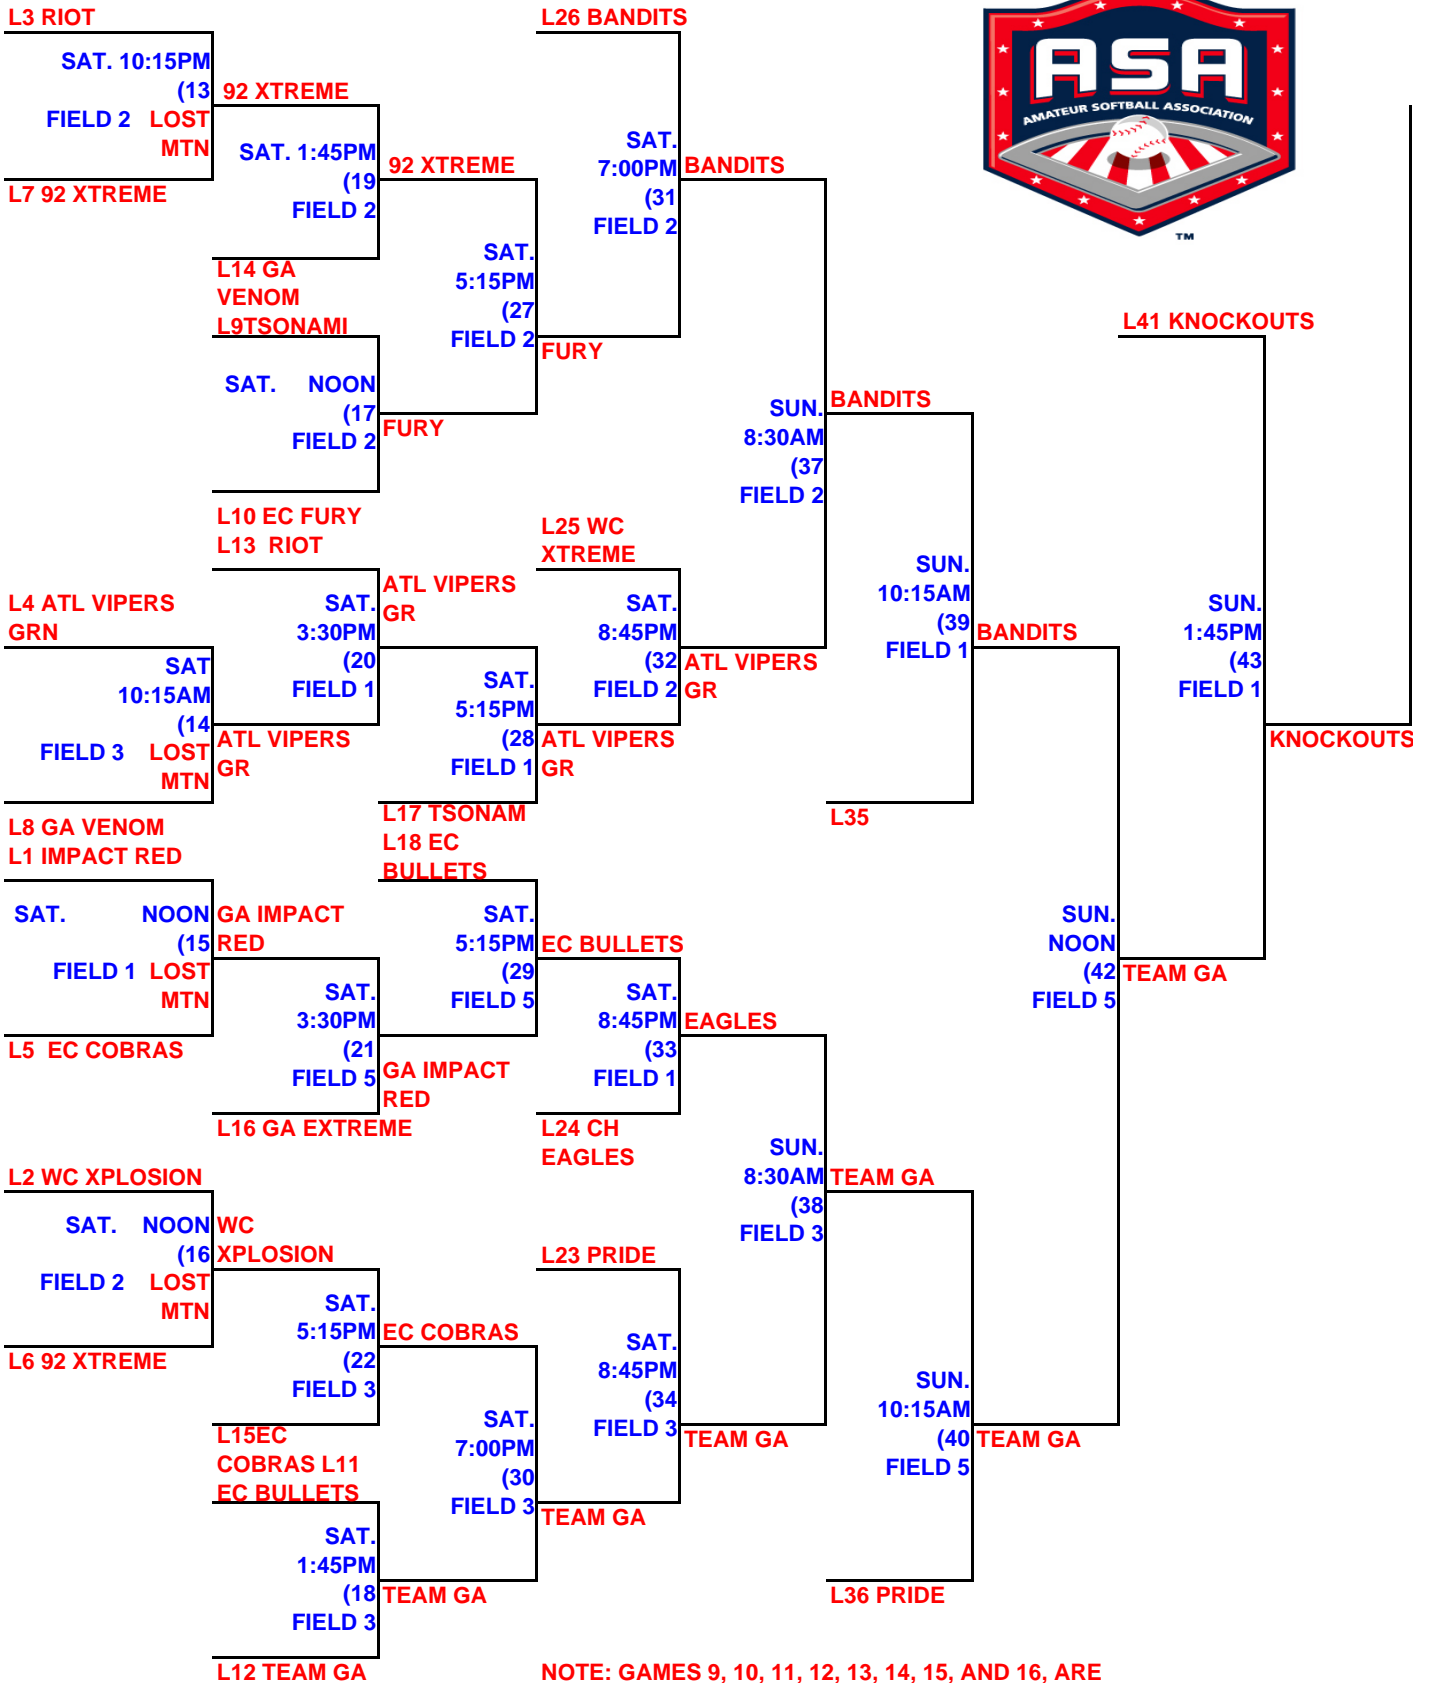

LOSERS BRACKET 20 TEAM 3 GAME GUARANTEE

NOTE: GAMES 9, 10, 11, 12, 13, 14, 15, AND 16, ARE AT THE LOST MOUNTAIN COMPLEX