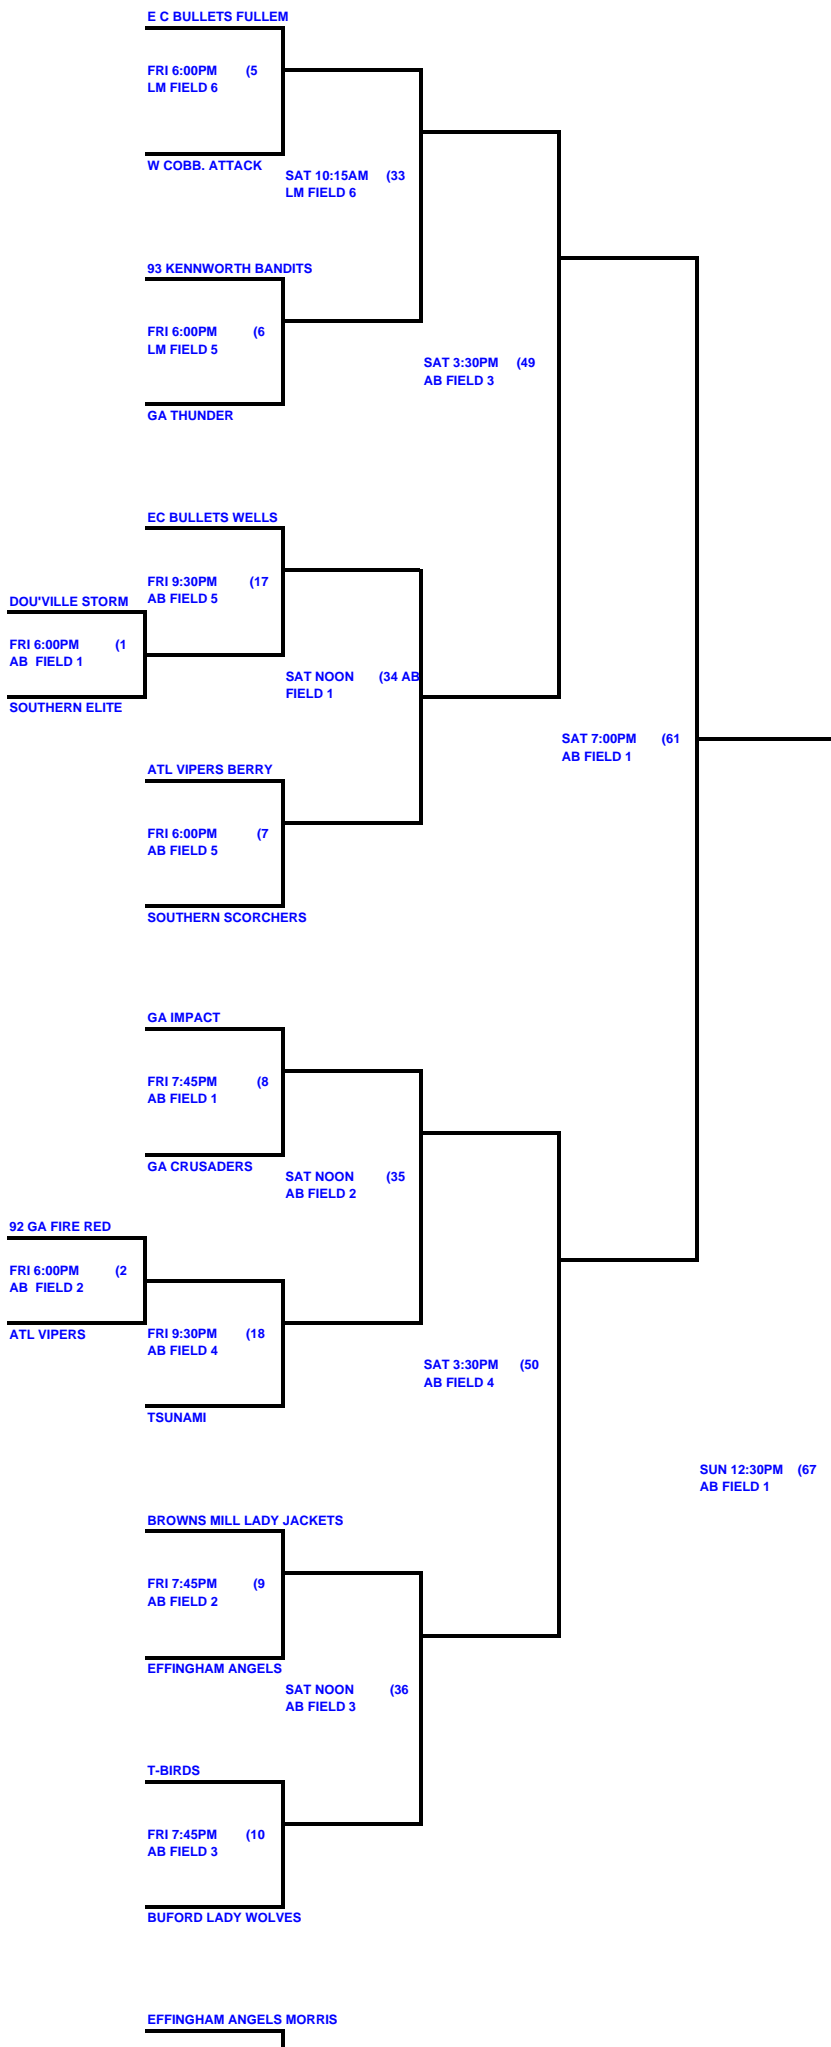

SUN 4:00PM (70 AB
FIELD 1 WILL
NOT BE PLAYED