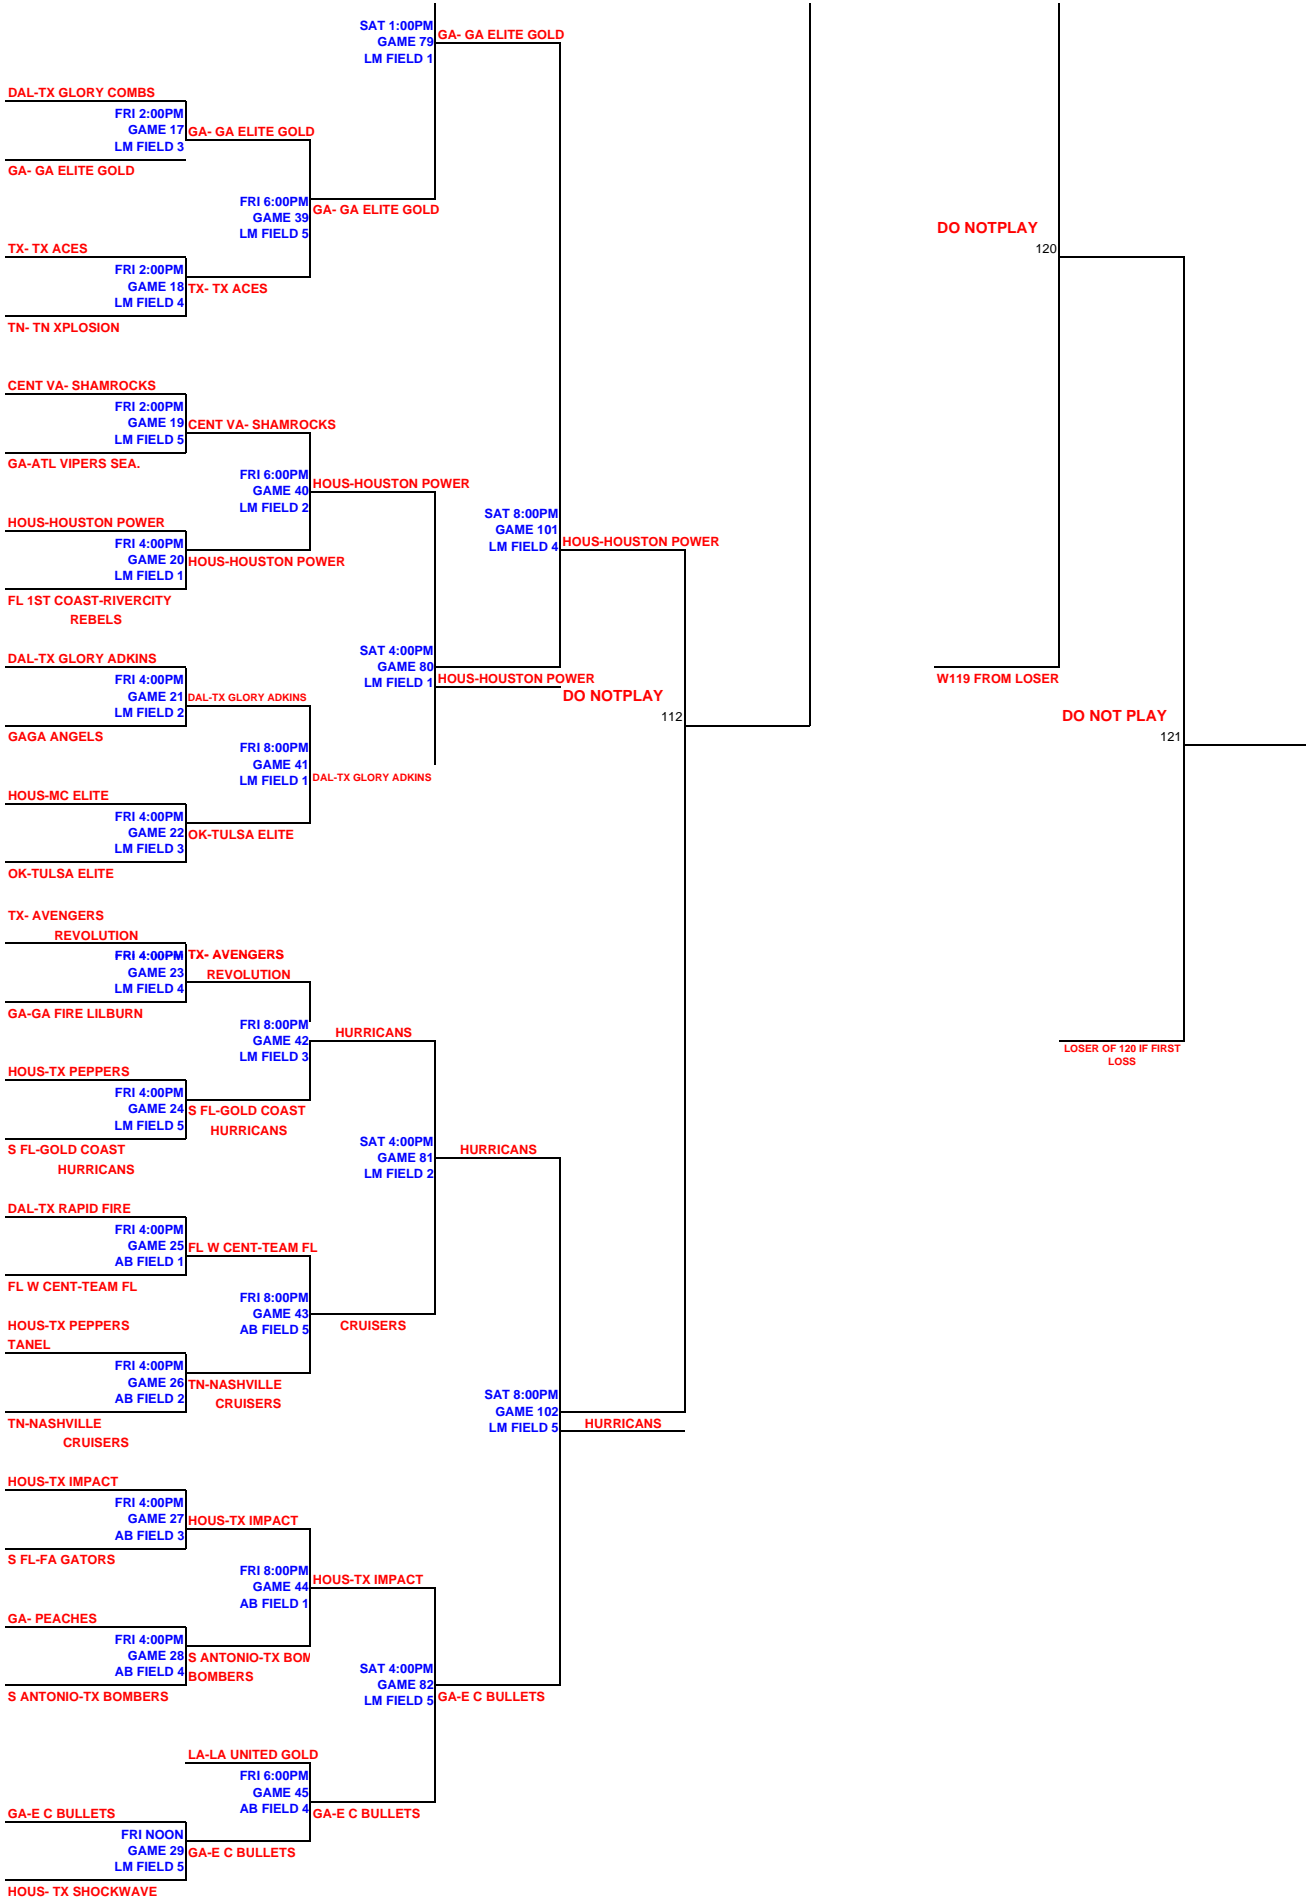

**ASA SOUTHERN GOLD TERRITORY QUALIFIER
JUNE 12TH - 14TH, 2009
MARIETTA, GEORGIA**

**61 Team
Double Elimination
Winner's Bracket**

**LM = LOST MOUNTAIN PARK
AB = AL BISHOP COMPLEX**

ASA SOUTHERN GOLD TERRITORY JUNE 12TH - 14TH, 2009 MARIETTA, GEORGIA

L117

LOSER'S BRACKET
PAGE 1 OF 2

ASA 61 TEAMS
 DOUBLE ELIMINATION BRACKET

THUNDER

FRI 8:00PM
 GAME 52
 AB FIELD 5

LA PATRIOTS
 SAT 11:00AM
 GAME 67
 LM FIELD 5
 LA UNITED

TX-GLORY COMBS
 SAT 9:00AM
 GAME 53
 LM FIELD 1

TN-XPLOSION
 SAT 1:00PM
 GAME 68
 LM FIELD 5
 BOMBERS

ATL-VIPERS

SAT 9:00AM
 GAME 54
 LM FIELD 2

FL-RIVERCITY
 SAT 11:00AM
 GAME 69
 LM FIELD 2
 TEAM FLA

ANGELS

SAT 9:00AM
 GAME 55
 LM FIELD 3

MC ELITE
 SAT 11:00AM
 GAME 70
 LM FIELD 3
 REVENGE REVOLUTION