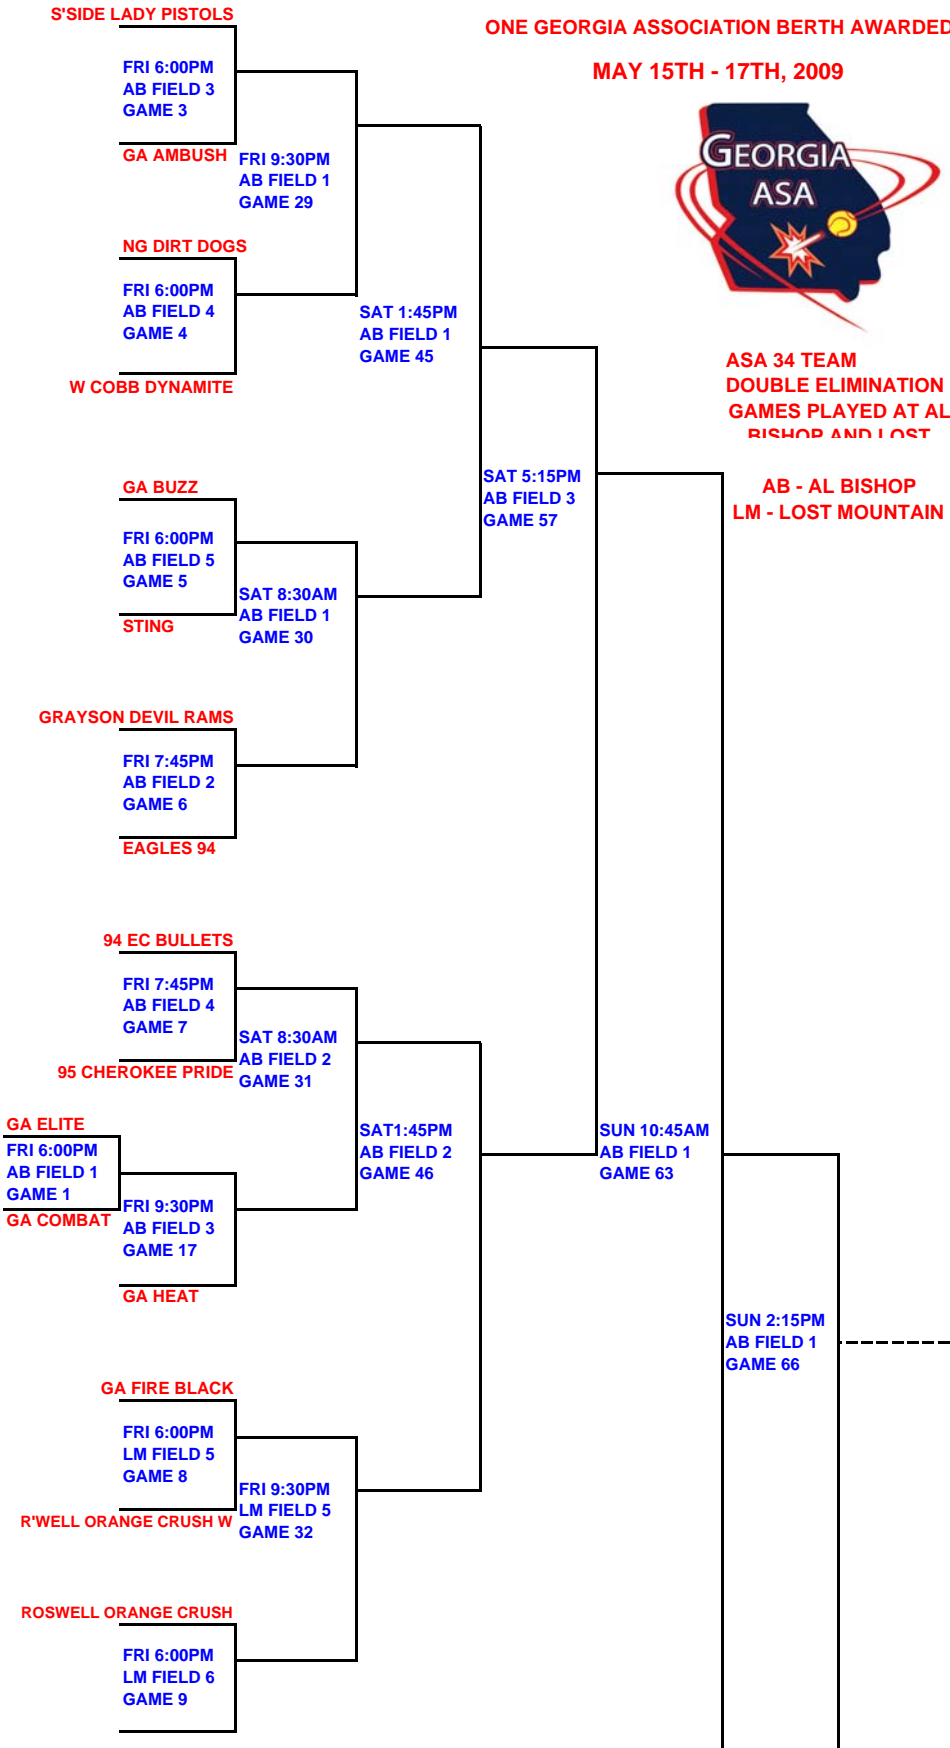

ASA MAY CLASSIC 14 AND UNDER CLASS A

ONE GEORGIA ASSOCIATION BERTH AWARDED

MAY 15TH - 17TH, 2009

ASA 34 TEAM
DOUBLE ELIMINATION
GAMES PLAYED AT AL
BISHOP AND LOST

AB - AL BISHOP
LM - LOST MOUNTAIN

LOSER BRACKET