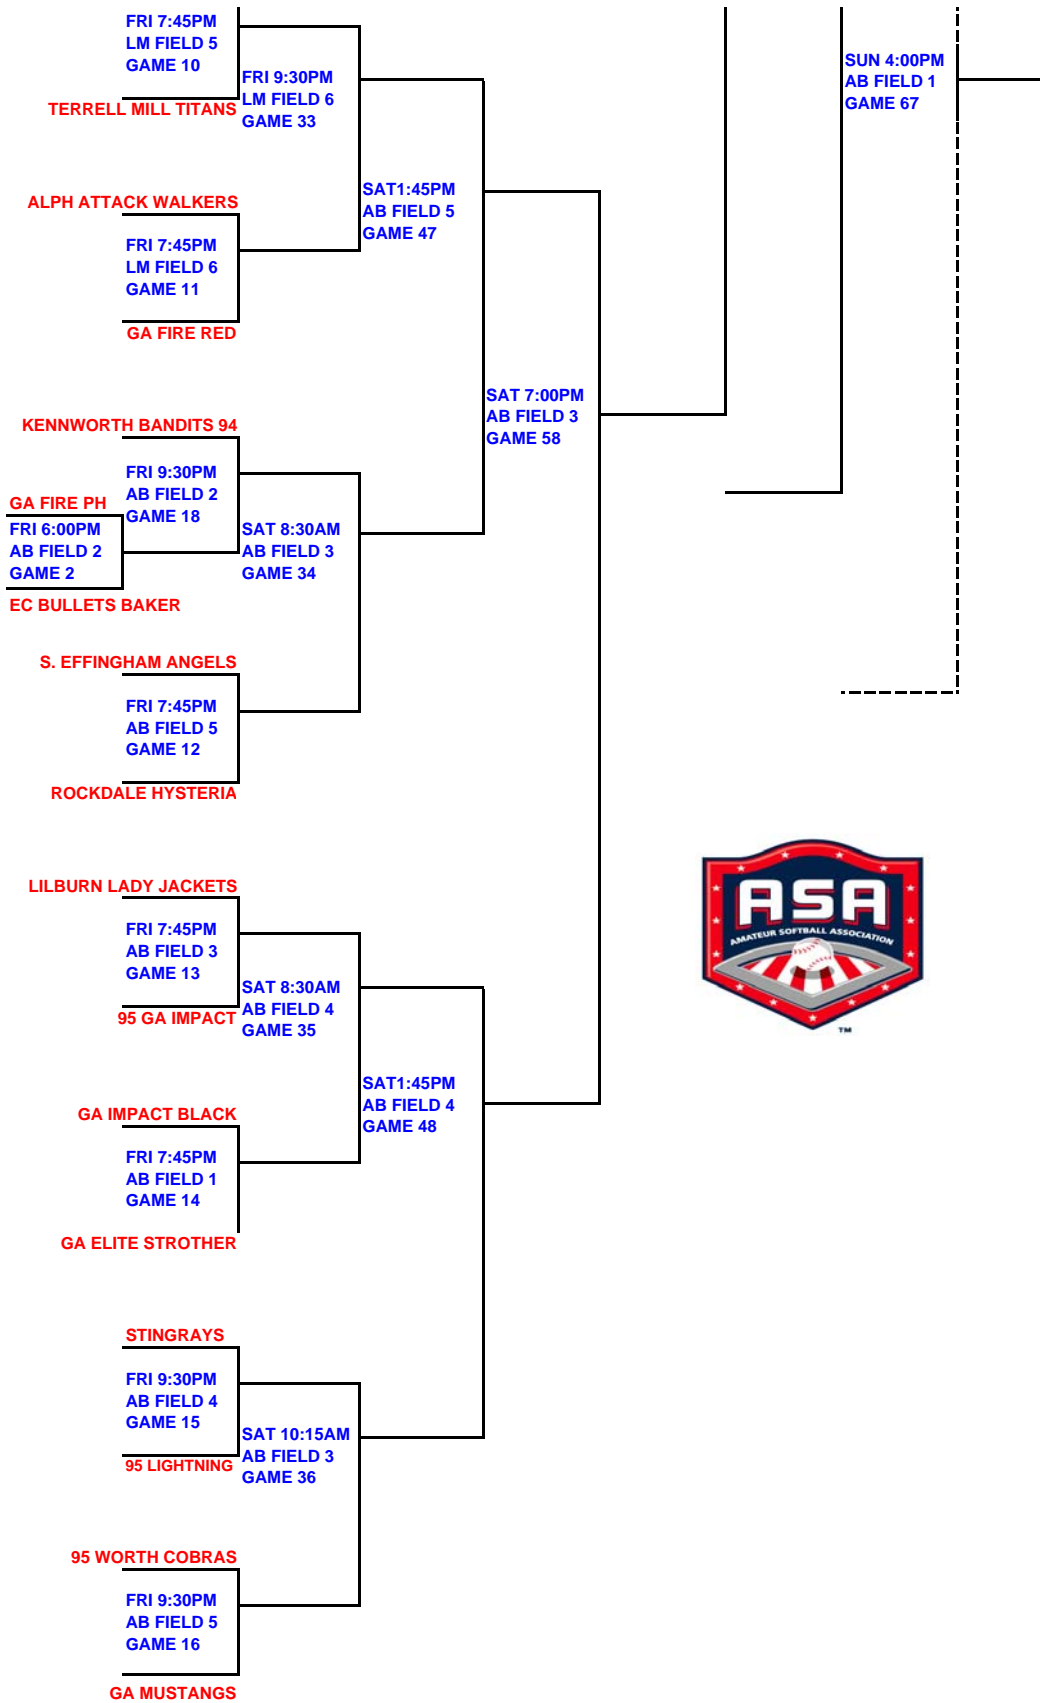

ASA MAY CLASSIC 14 AND UNDER CLASS A

ONE GEORGIA ASSOCIATION BERTH AWARDED

MAY 15TH - 17TH, 2009

ASA 34 TEAM
DOUBLE ELIMINATION
GAMES PLAYED AT AL
BISHOP AND LOST

AB - AL BISHOP
LM - LOST MOUNTAIN

LOSER BRACKET