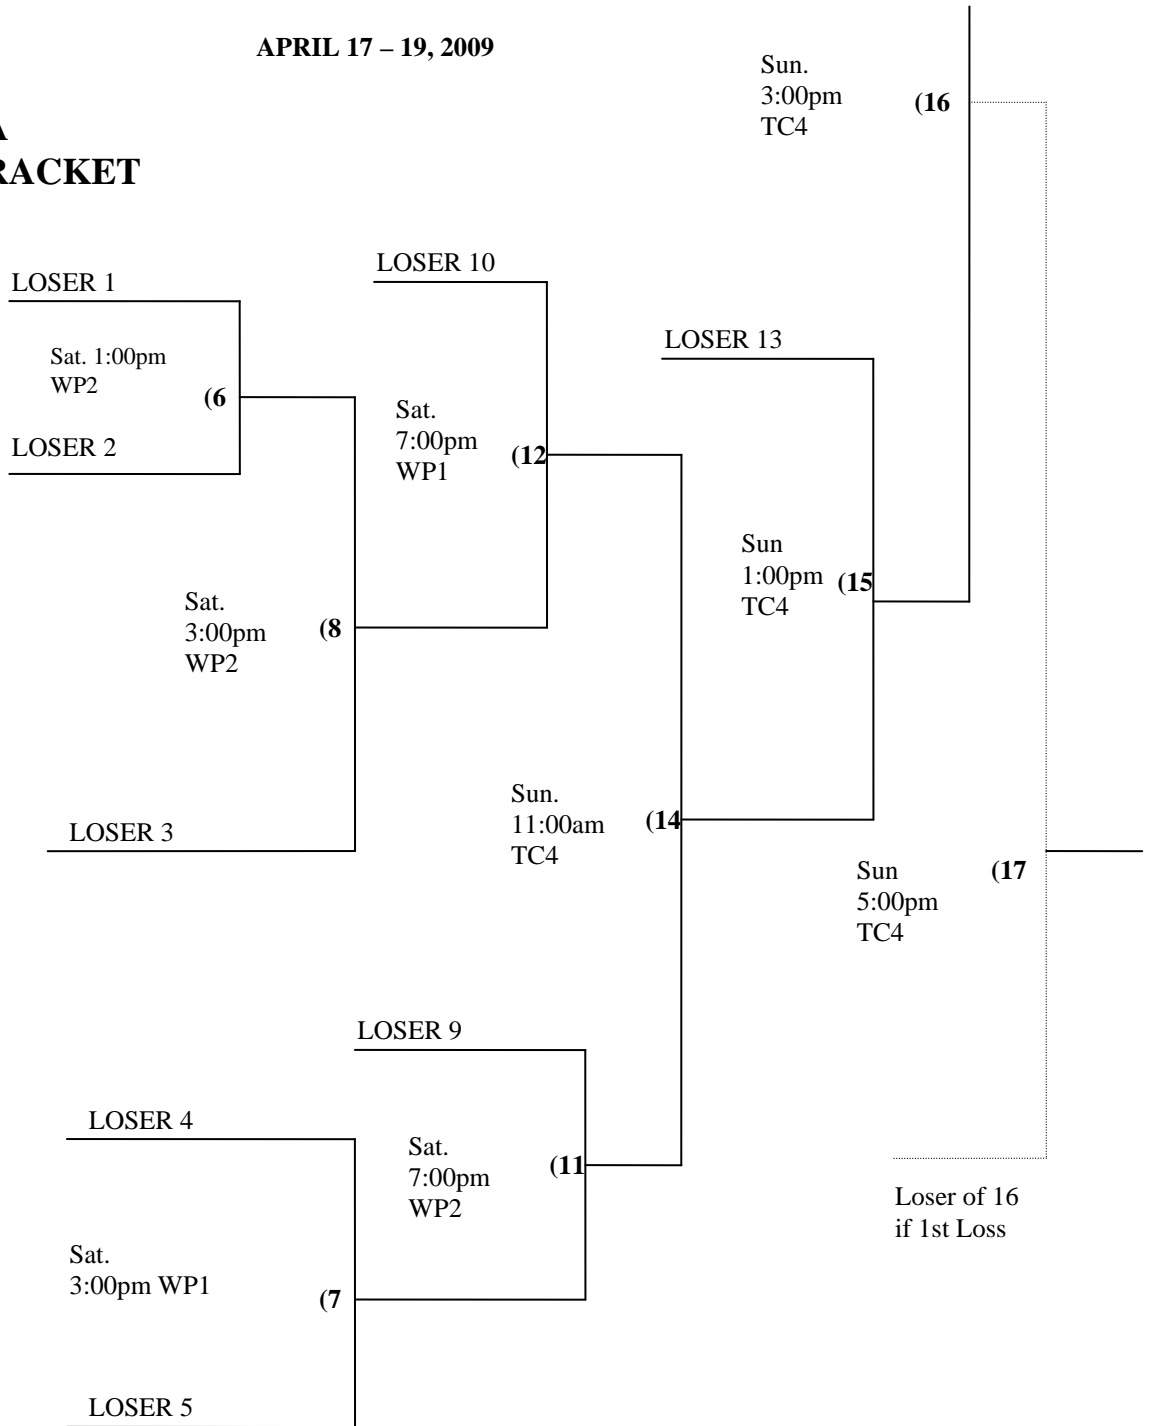

ASA DOUBLE PLAY CLASSIC

APRIL 17 - 19, 2009

10-A
LOSERS BRACKET

WP= Weatherby Park
TC= Twin Creeks Softball Complex