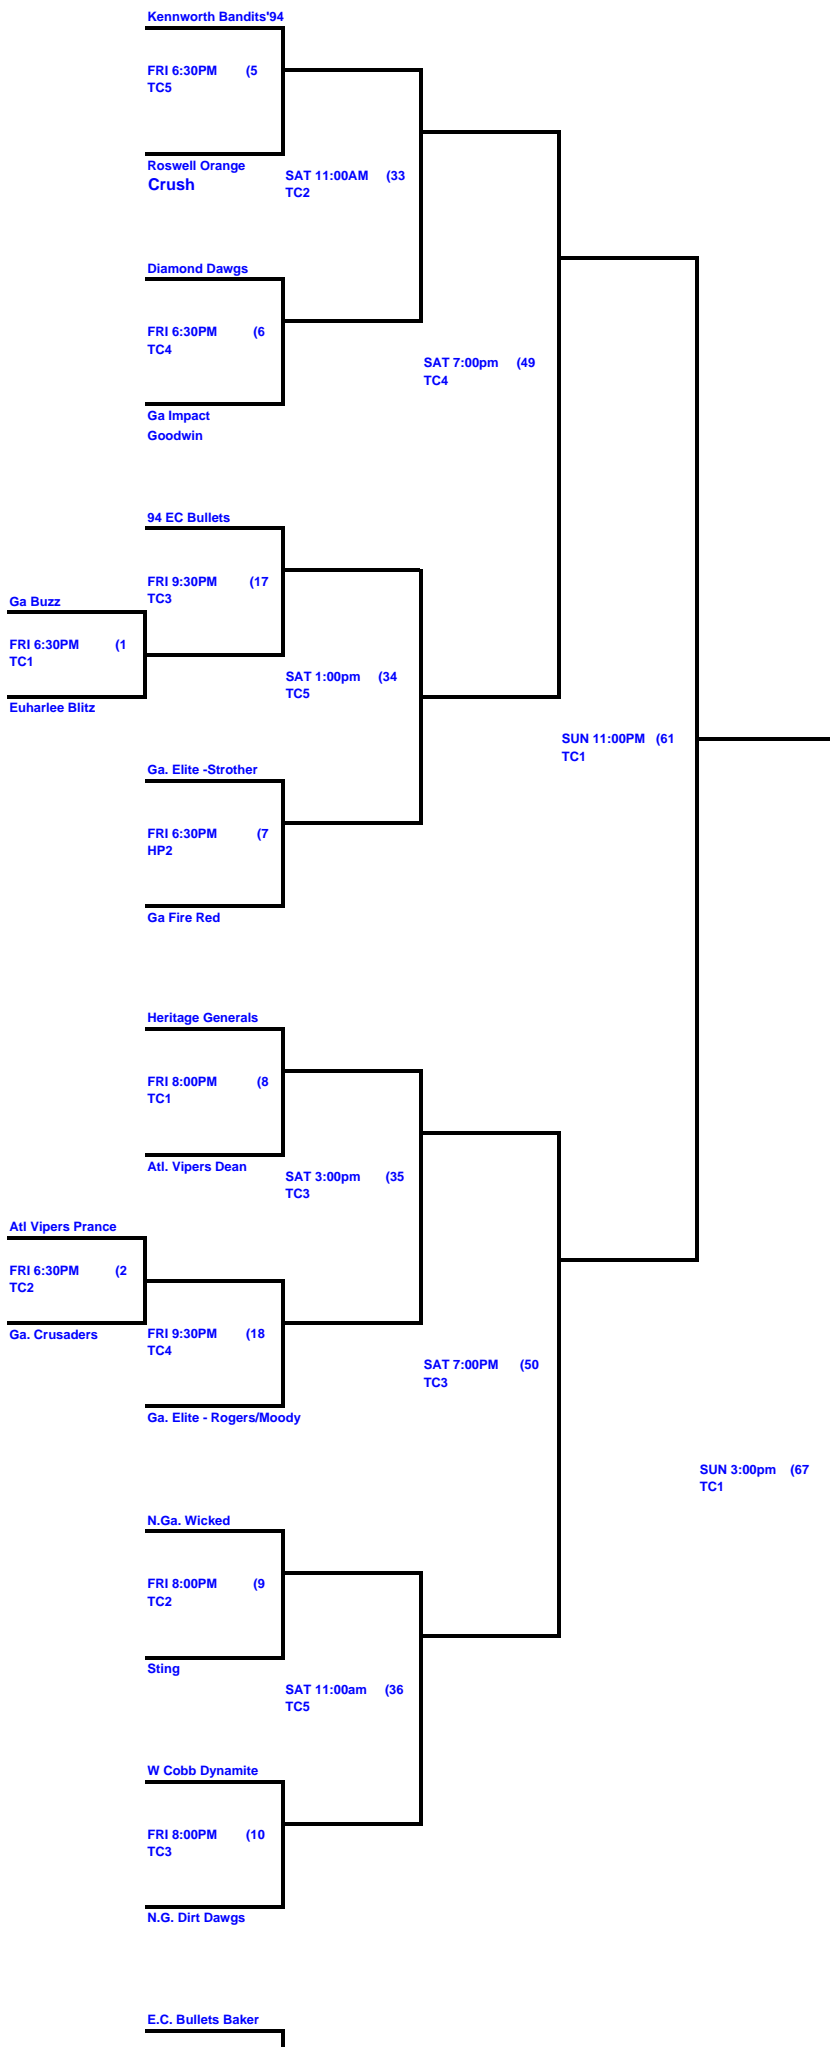

# DOUBLE PLAY CLASSIC 14 AND UNDER CLASS A TWO ASSOCIATION BERTHS AWARDED

TC = Twin Creeks HP= Hobgood Park

DUE TO THE NUMBER OF TEAMS  
PLAYING, THE CHAMPIONSHIP GAME  
WILL NOT BE PLAYED SINCE TWO  
BERTHS ARE BEING GIVEN

36 TEAMS DOUBLE  
ELIMINATION

FRI 8:00PM (11)  
TC4

95 Worth Cobras

SAT 11:00am (37)  
TC4

95 Cherokee Pride White

FRI 8:00PM (12)  
TC5

Ga Impact Black

SAT 7:00pm (51)  
TC2